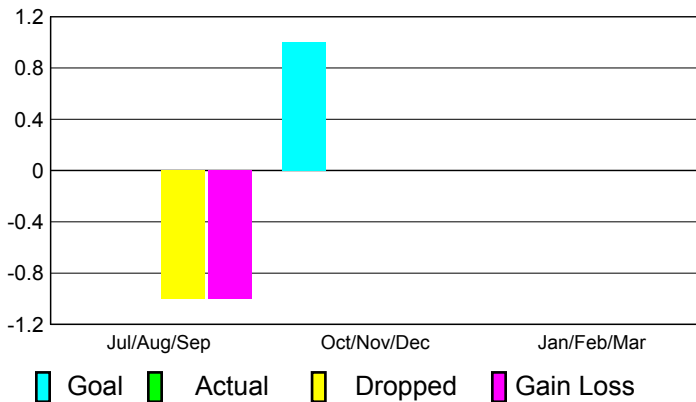

2010-2011 GMT Reports for District (or Undistricted) **District 103 N**

GMT: **JACQUES 'JACK' VERBEKE** Location: **FRANCE**

GMT CA: **4**

CLUBS

Club Results
2010-2011

Clubs
2009-2010

Month	New Club Goal	Actual New Clubs	Actual Dropped Clubs	Gain/Loss of Clubs	Gain/Loss of Clubs
Jul/Aug/Sep	0	0	-1	-1	0
Oct/Nov/Dec	1	0	0	0	0
Jan/Feb/Mar	0	0	0	0	2
Totals	1	0	-1	-1	2

Club Results 2010-2011

Goal, New, Dropped, Gain/Loss

Comparison of Club Gain/Loss

Current Year Compared to the Previous Year

YTD Status Quo Clubs 2010-2011

Status Quo Clubs Compared to Status Quo Members

MEMBERSHIP