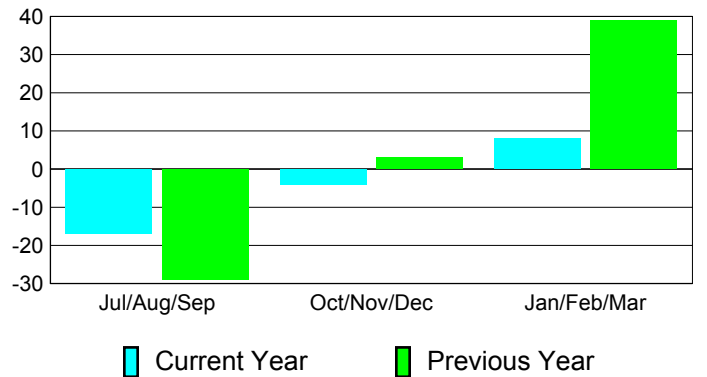

Membership Results
2010-2011

Membership
2009-2010

Month	Net Memb Goal	Actual New Memb	Actual Dropped Memb	Gain/Loss of Memb	Gain/Loss of Memb
Jul/Aug/Sep	-1	37	-54	-17	-29
Oct/Nov/Dec	58	30	-34	-4	3
Jan/Feb/Mar	-3	54	-46	8	39
Totals	54	121	-134	-13	13

Membership Results 2010-2011

Goal, New, Dropped, Gain/Loss

Comparison of Membership Gain/Loss

Current Year Compared to the Previous Year

Gender Comparison 2010-2011

Jul/Aug/Sep

Oct/Nov/Dec

Jan/Feb/Mar