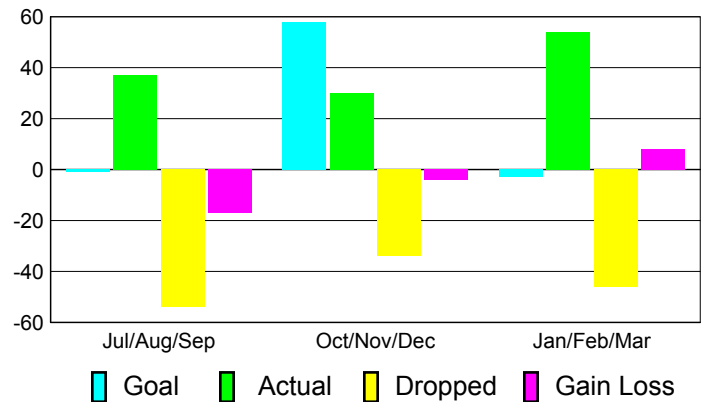

Membership Results 2010-2011

Goal, New, Dropped, Gain/Loss

Comparison of Membership Gain/Loss

Current Year Compared to the Previous Year